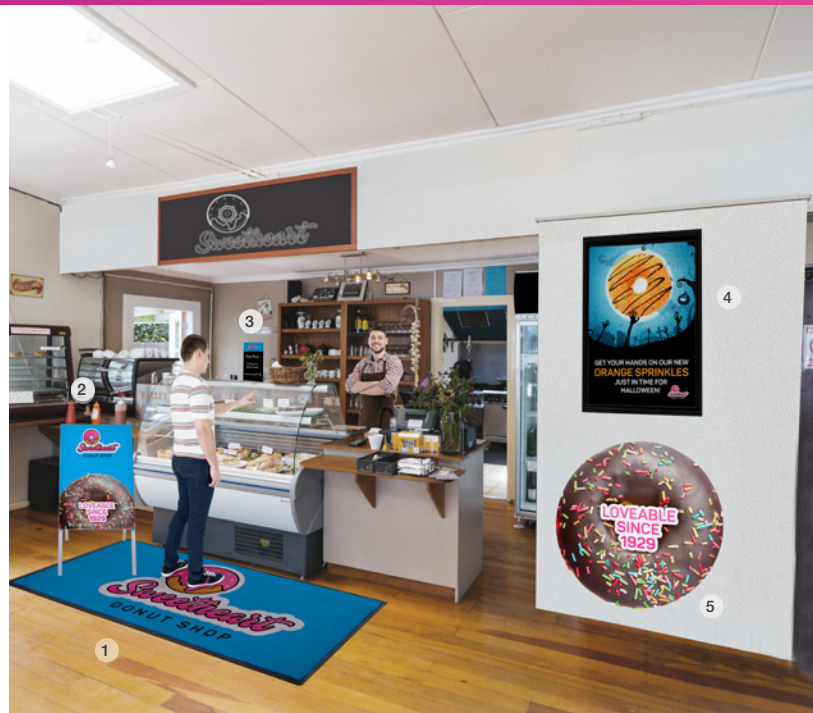

FOOD & BEVERAGE

MAXIMIZE YOUR IMPACT

with promotional displays

TOP USE CASES:

- Sampling Stations
- Loyalty Programs
- Discounts & Bundles
- Seasonal Menu Items

1 Signicade Deluxe A-Frame 2 Car Flag
3 Outdoor Event Cooler 4 Streamline Razor Sail Sign

- **ATTRACT** people to your booth at a festival
- **ENTICE** potential customers with free samples
- **ADVERTISE** your food and beverages
- **INFORM** your customers about weekly specials

SHOWDOWNDISPLAYS.COM

ASI: 87188 PPAI: 254687 SAGE: 67383 UPIC: SHOWDOWN

Showdown[®]
DISPLAYS

ENTICE

1 Value Razor Sail Sign 2 CounterPop 3 Indoor Surface Grip Arrow 4 Economy Retractor

INFORM

1 Storm Mat 2 Impress Lite A-Frame 3 EuroFit Mini Display 4 Floating Gallery Prints 5 Indoor Surface Grip Circle

ATTRACT

1 Signicade Deluxe A-Frame 2 Premium Razor Sail Sign with Sail Sign Mount 3 Half Wall 4 Standard Tent 5 Fitted Round Table Throw

ADVERTISE

1 Barricade Cover 2 Vinyl Banner